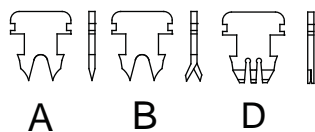

## Modular Plug 8/10 Position Long Body

Material&Finish  
 Housing:PC, UL 94V-2  
 Contact :Copper Alloy  
 Contact Plated:Gold Plated