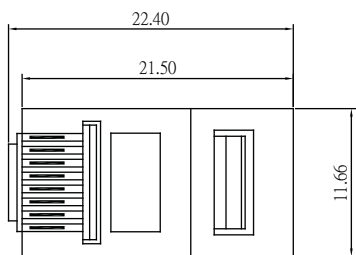

## Modular Plug 8/10 Position Long Body

Material&Finish  
 Housing:PC, UL 94V-2  
 Contact :Copper Alloy  
 Contact Plated:Gold Plated