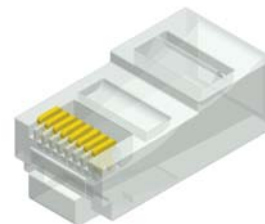

## Modular Plug 8/10 Position Long Body

Material&Finish  
 Housing:PC, UL 94V-2  
 Contact :Copper Alloy  
 Contact Plated:Gold Plated

## Modular Plug 8 Position Short Body

Material&Finish  
 Housing:PC, UL 94V-2  
 Contact :Copper Alloy  
 Contact Plated:Gold Plated