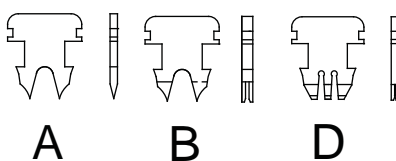

Modular Plug 8 Position Short Body

Material&Finish
Housing:PC, UL 94V-2
Contact :Copper Alloy
Contact Plated:Gold Plated