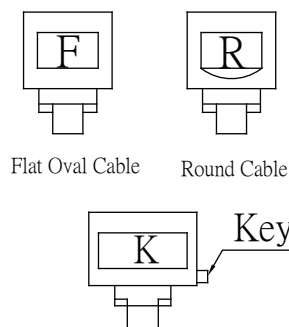

## Modular Plug 8/10 Position Long Body

Material&Finish  
 Housing:PC, UL 94V-2  
 Contact :Copper Alloy  
 Contact Plated:Gold Plated

## Modular Plug 8 Position Short Body

Material&Finish  
 Housing:PC, UL 94V-2  
 Contact :Copper Alloy  
 Contact Plated:Gold Plated