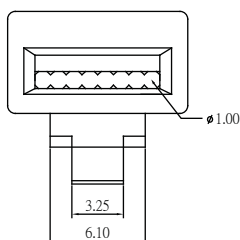

## Modular Plug 8/10 Position Long Body

Material&Finish  
 Housing:PC, UL 94V-2  
 Contact :Copper Alloy  
 Contact Plated:Gold Plated

## Modular Plug 8 Position Short Body

Material&Finish  
 Housing:PC, UL 94V-2  
 Contact :Copper Alloy  
 Contact Plated:Gold Plated