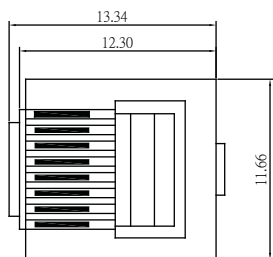

## Modular Plug 8/10 Position Long Body

Material&Finish  
 Housing:PC, UL 94V-2  
 Contact :Copper Alloy  
 Contact Plated:Gold Plated

## Modular Plug 8 Position Short Body

Material&Finish  
 Housing:PC, UL 94V-2  
 Contact :Copper Alloy  
 Contact Plated:Gold Plated