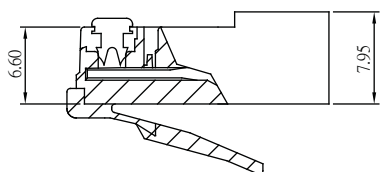

## Modular Plug 8/10 Position Long Body

Material&Finish  
 Housing:PC, UL 94V-2  
 Contact :Copper Alloy  
 Contact Plated:Gold Plated

## Modular Plug 8 Position Short Body

Material&Finish  
 Housing:PC, UL 94V-2  
 Contact :Copper Alloy  
 Contact Plated:Gold Plated