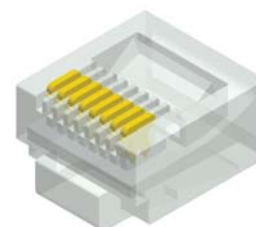

## Modular Plug 8/10 Position Long Body

Material&Finish  
 Housing:PC, UL 94V-2  
 Contact :Copper Alloy  
 Contact Plated:Gold Plated

## Modular Plug 8 Position Short Body

Material&Finish  
 Housing:PC, UL 94V-2  
 Contact :Copper Alloy  
 Contact Plated:Gold Plated