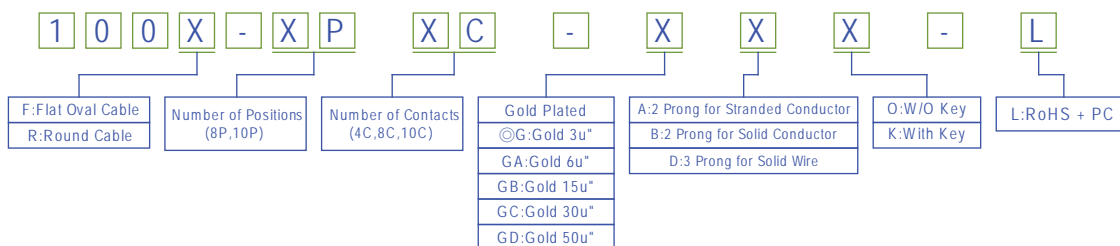

## Modular Plug 8/10 Position Long Body

Material&Finish  
 Housing:PC, UL 94V-2  
 Contact :Copper Alloy  
 Contact Plated:Gold Plated

### Order Information

## Modular Plug 8 Position Short Body

Material&Finish  
 Housing:PC, UL 94V-2  
 Contact :Copper Alloy  
 Contact Plated:Gold Plated