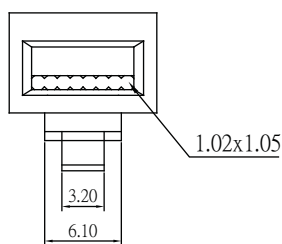

## Modular Plug 8/10 Position Long Body

Material&Finish  
 Housing:PC, UL 94V-2  
 Contact :Copper Alloy  
 Contact Plated:Gold Plated

## Modular Plug 8 Position Short Body

Material&Finish  
 Housing:PC, UL 94V-2  
 Contact :Copper Alloy  
 Contact Plated:Gold Plated