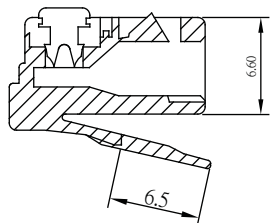

## Modular Plug 8/10 Position Long Body

Material&Finish  
 Housing:PC, UL 94V-2  
 Contact :Copper Alloy  
 Contact Plated:Gold Plated

## Modular Plug 8 Position Short Body

Material&Finish  
 Housing:PC, UL 94V-2  
 Contact :Copper Alloy  
 Contact Plated:Gold Plated